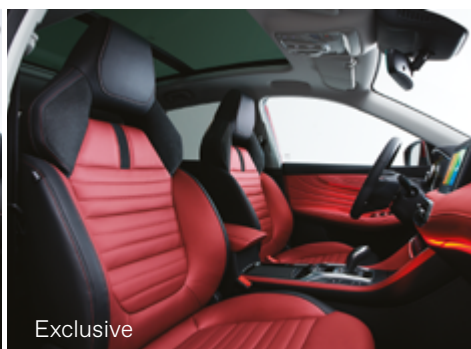

Exclusive

Exclusive